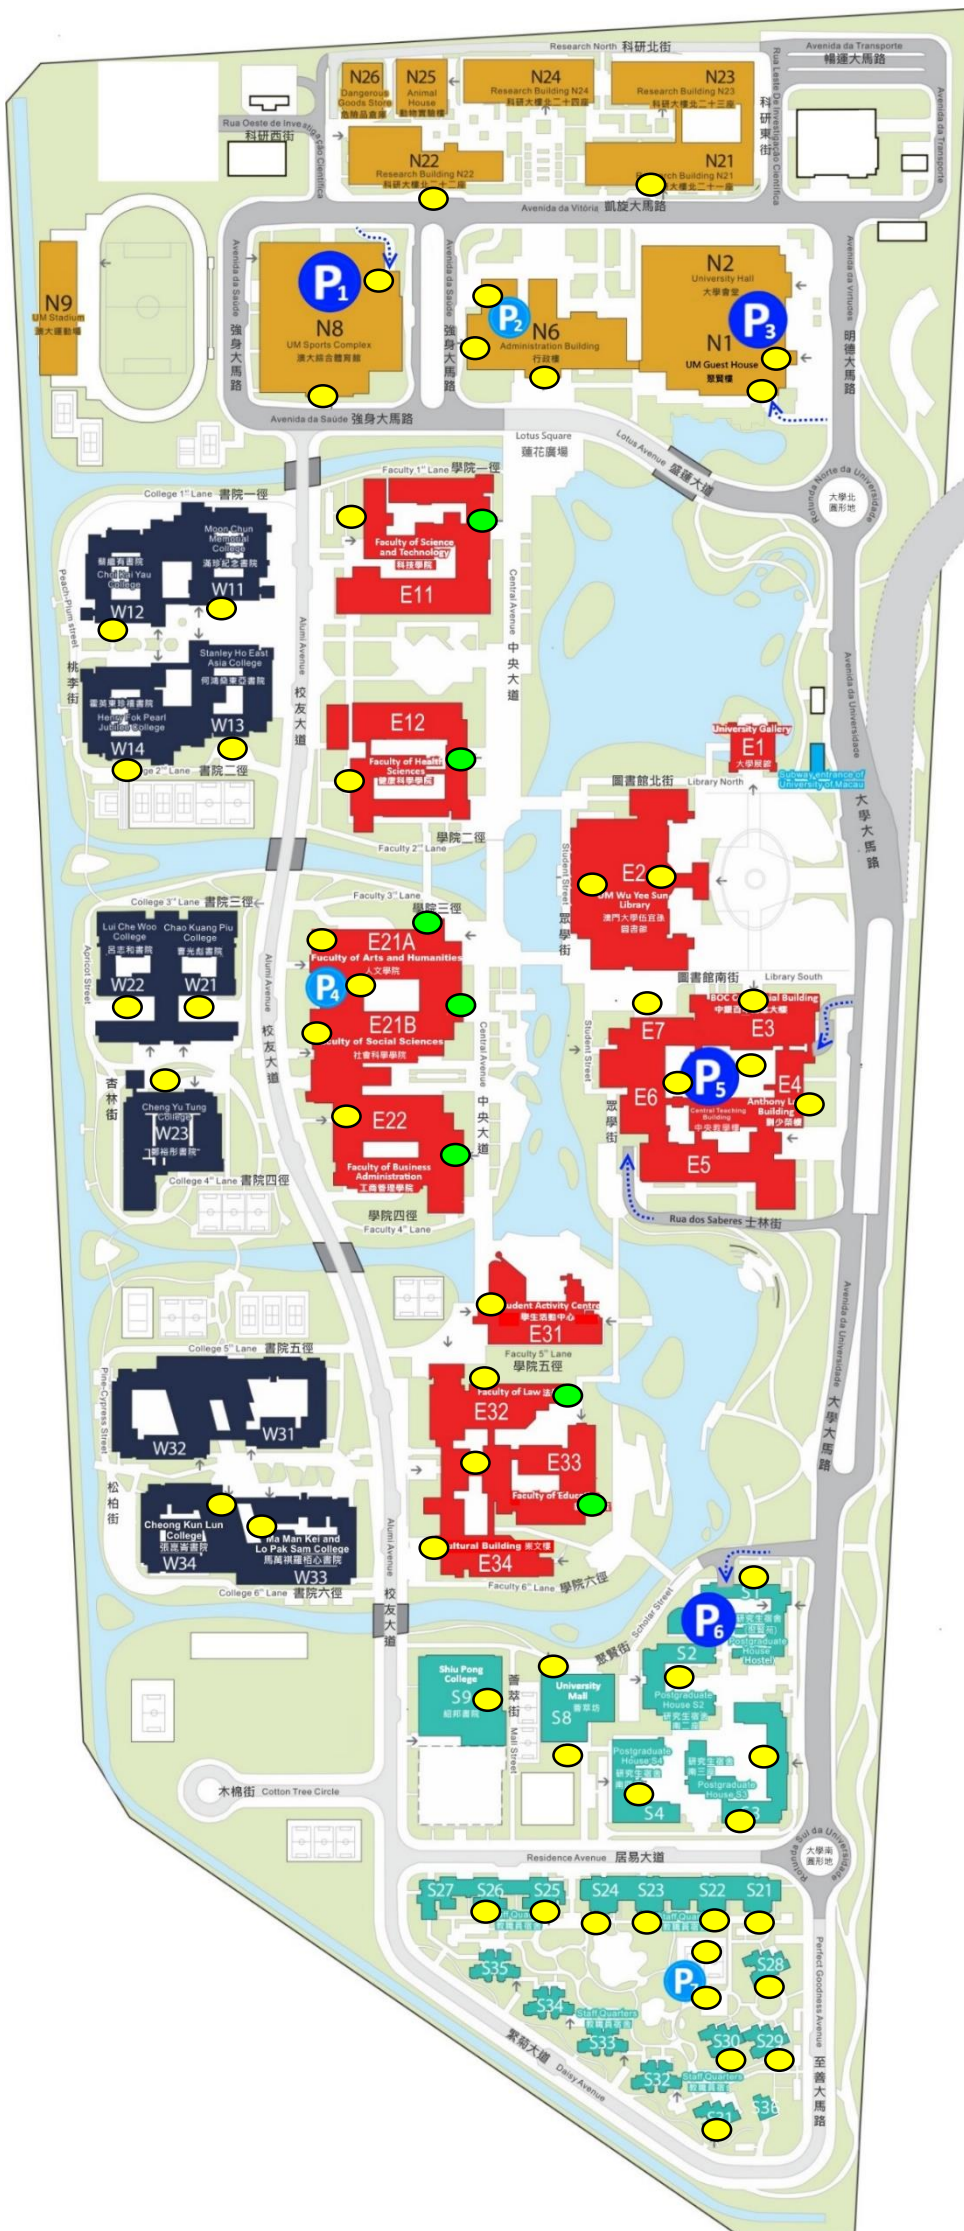

校內開放之樓宇入口

Accessible Building Entrances

入口開放時間

Entrance Opening Hours

- 按樓宇之開放時間
According to opening hours of the buildings
- 逢星期一至五
早上八時至晚上八時
(公眾假期除外)
Mondays – Fridays
08:00 - 20:00
(except Public Holidays)